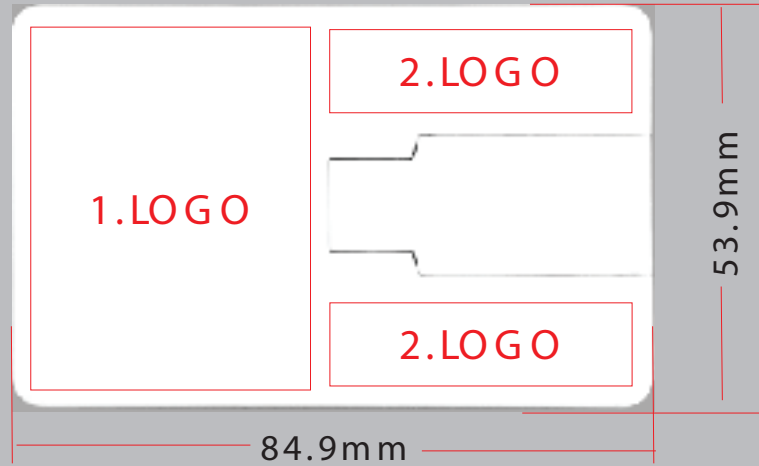

Proof

Sub Order Nr.:		Submit Date:	
Remarks:			

Front side

- 1. Maximum Size of Logo : 37mm × 48mm
- 2. Maximum Size of Logo : 40mm × 11mm

Back side

- 1. Maximum Size of Logo : 37mm × 48mm
- 2. Maximum Size of Logo : 40mm × 11mm

- Product Color: white
- Imprinting way : Printing
- logo color :

PantoneC

- Your Logo Size: _____ mm × _____ mm